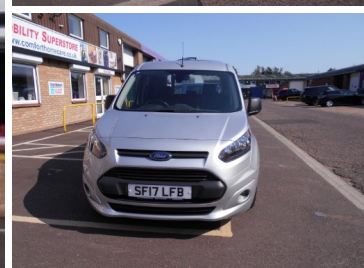

## WHEELCHAIR ACCESS VEHICLES

2017(17) Ford Tourneo Connect RS 5-Door

£15,995

**Engine:** Diesel  
**Body:** MPV  
**Gearbox:** Automatic  
**Capacity:** 1499cc  
**Colour:** Silver  
**Mileage:** 25,734  
**CO<sup>2</sup>:** 129g/km  
**MPG:** 56.6mpg  
**BHP:** 100bhp